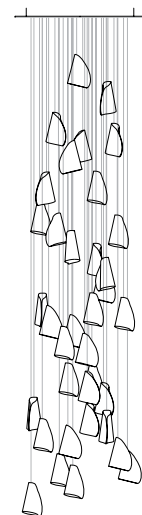

| 53

3000
standard
max.

30500
custom
max.

approx.
28 kg

755