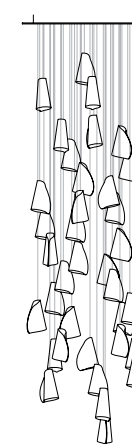

| 53

3000
standard
max.

30500
custom
max.

approx.
32 kg

21.5

21.7

21.36 Round

21.36 Square

284

850