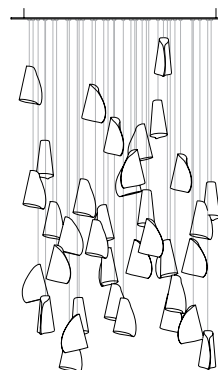

| 53

3000
standard
max.

30500
custom
max.

approx.
28 kg

755