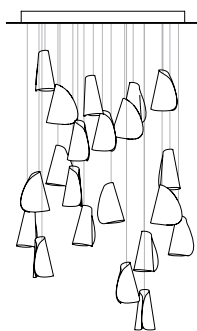

| 53

3000
standard
max.

30500
custom
max.

approx.
18 kg

600