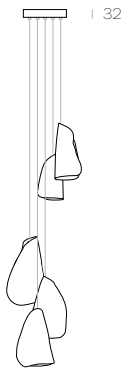

21.61 CLUSTER ROUND

sixty one pendant chandelier, 707mm diameter white powder coat round canopy ~36kg

± 160

41

± 18

adjustable up to 3000 standard

adjustable up to 30500 custom

approx. 0.5 kg

21.1mo Mini outtie canopy

116

± 40

adjustable up to 3000 standard

adjustable up to 30500 custom

approx. 0.5 kg

21.1m Mini canopy

152

± 32

adjustable up to 3000 standard

adjustable up to 30500 custom

approx. 1.3 kg

21.1

21.1 Deep

21.3

152

| 32

adjustable
up to 3000
standard

adjustable
up to
30500
custom

approx.
2 kg

203

| 32

adjustable
up to 3000
standard

adjustable
up to
30500
custom